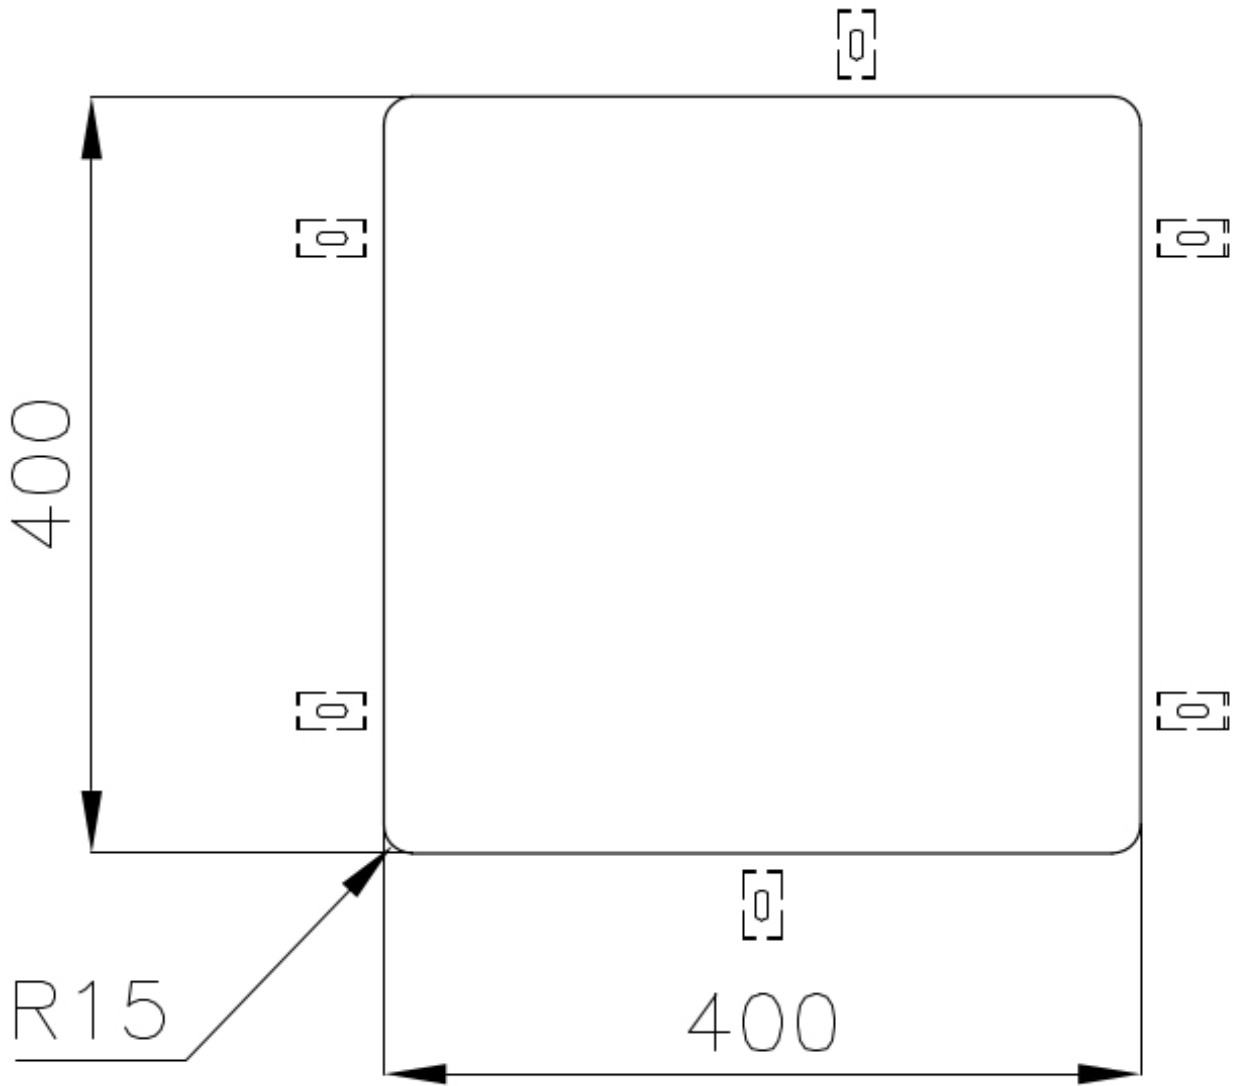

Texture Vintage

Base 45 cm

Dimensions 440x440 mm

Standard fittings Fixing hooks, gasket, drain, overflow and siphon, boxed packing

Mixer holes No standard holes

Built-in hole [View technical data sheet](#)

Drainer No

Width 44 cm

Bowl dimension 400x400mm

Number of bowls 1 bowl

Waste fitting 3,5" drain

FEATURES

VINTAGE PVD The prestigious PVD finish combines with the care for detail of the Vintage finish, to create a combination of unique elegance.

High thickness 1mm thick steel. A significant thickness, which guarantees the maximum sturdiness and durability.

Basket 3,5" waste fitting The drain is equipped with a large 3.5" drain, with the practical basket cap that prevents the discharge of solid parts.

Small radius Bowls with squared shapes with a modern design and an increased capacity, for a minimal aesthetics connected with an extreme practicality.

TECHNICAL DATA

Cut out size
Dimensioni per foratura top